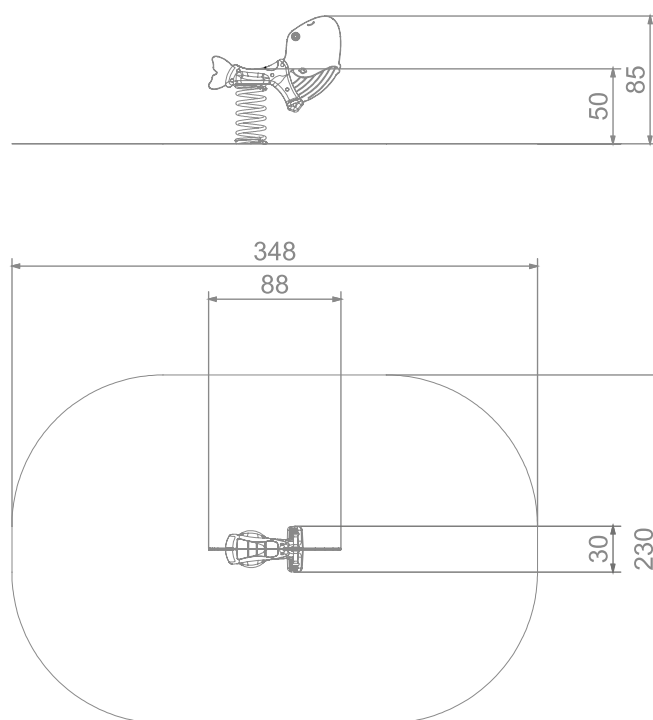

INFORMATION ABOUT THE PRODUCT

Dimensions	88 x 30 cm
Safety zone	348 x 230 cm
Safety zone area	7,15 m ²
Overall height	85 cm
Free fall height	50 cm
Amount of users	1
Product complies with PN-EN 1176-1:2017-12	YES
Availability of spare parts	YES
Age range	1-12
According to PN-EN 1176-1:2017-12 norm, the product requires applying a safety surface according to the product's free fall height.	

SCALE 1:50

MATERIALS:

HANDHOLD MADE OF INJECTION MOLDED POLYAMIDE

CONNECTING ELEMENTS LIKE SCREWS, NUTS, WASHERS MADE OF STAINLESS STEEL

PLATES OF THE WALLS MADE OF COLOURFUL TRIPLE LAYERED 15 MM HDPE POLYETHYLENE