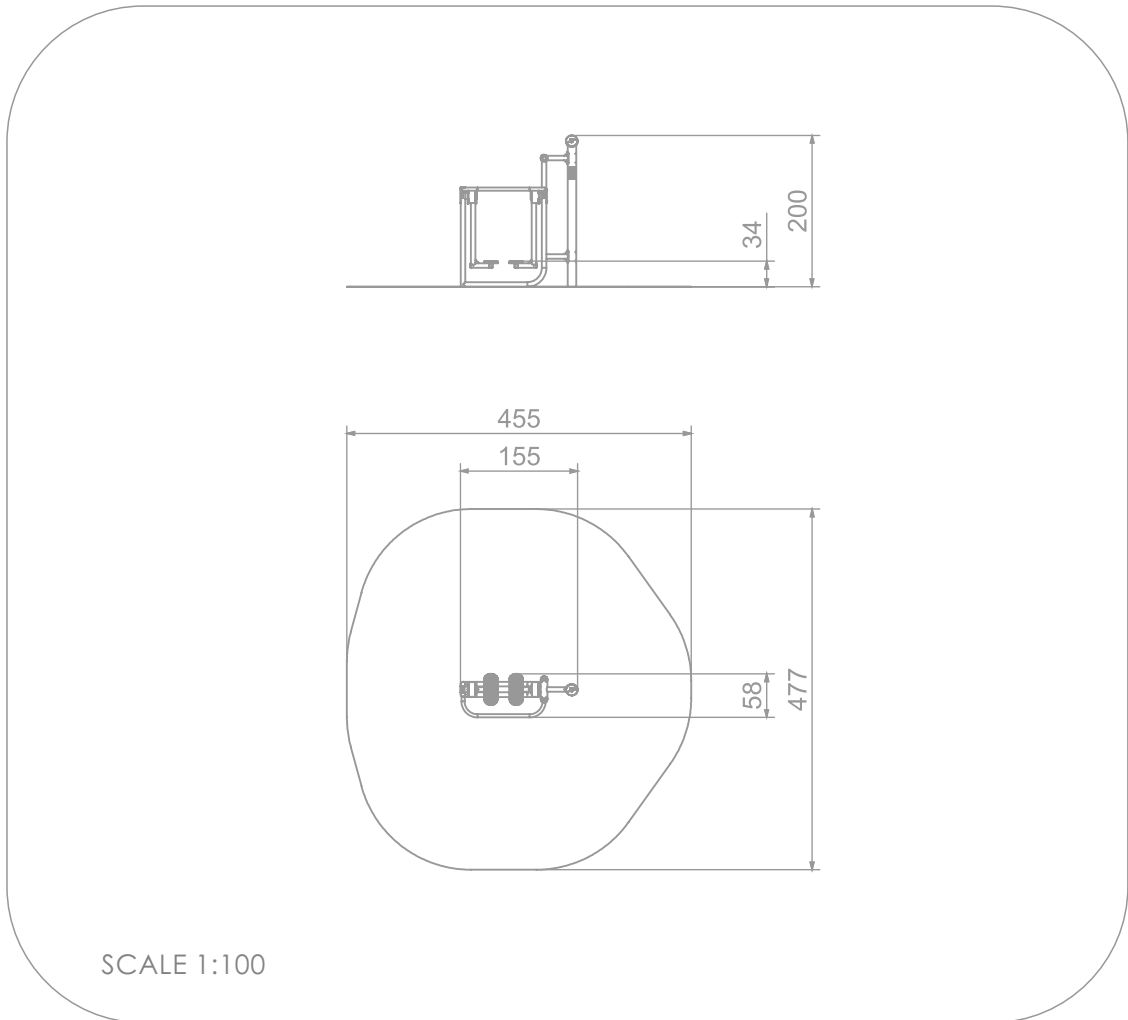

## INFORMATION ABOUT THE PRODUCT

Dimensions	155 x 58 cm
Safety zone	455 x 477 cm
Safety zone area	18 m <sup>2</sup>
Overall height	200 cm
Free fall height	34 cm
Product complies with PN-EN 16630:2015	YES
Availability of spare parts	YES

**MATERIALS:**

SOLID CONSTRUCTION MADE OF BLACK STEEL S235JR. CLEANED IN THE SANDBLASTING PROCESS	ANTI-SLIP PLATE MADE OF 13 MM HPL	PLATES MADE OF COLOURFUL TRIPLE LAYERED POLYETHYLENE HDPE 15 MM
		
PLATE MADE OF ANODIZED ALUMINIUM PLACED OF A HANDLE MADE OF POLYAMIDE	POST ENDINGS FINISHED WITH SOFT EPDM RUBBER	SELF-ALIGNING ROLLER BEARINGS
		