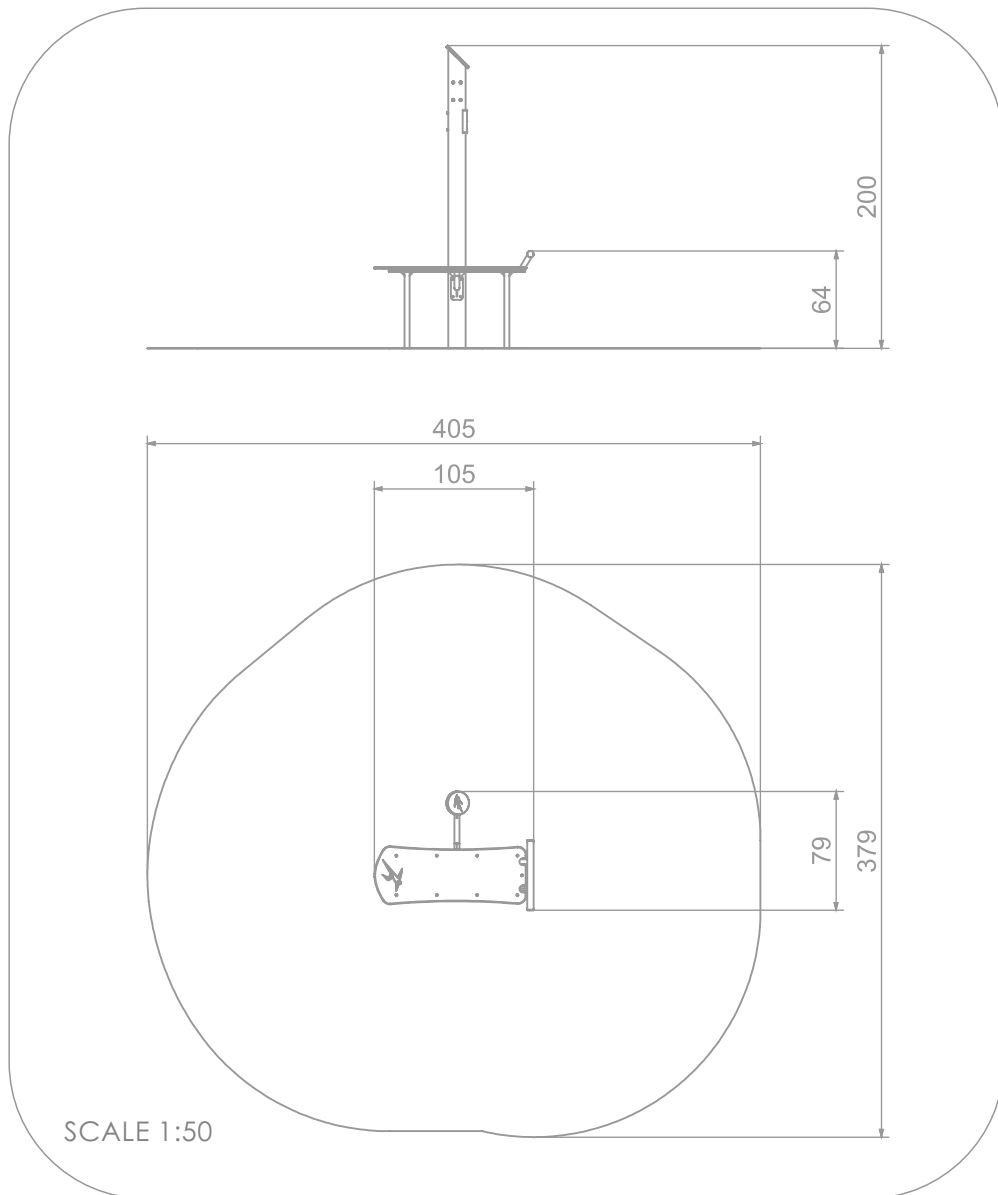

INFORMATION ABOUT THE PRODUCT

Dimensions	79 x 105 cm
Safety zone	379 x 405 cm
Safety zone area	13 m <sup>2</sup>
Overall height	200 cm
Free fall height	64 cm
Product complies with PN-EN 16630: 2015	YES
Availability of spare parts	YES

BACK SUPPORT AND SEATS  
MADE OF COLOURFUL  
TRIPLE LAYERED  
POLYETHYLENE HDPE 15 MM