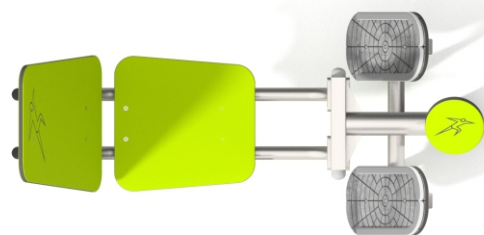

# 7809-INOX

FITNESS

SOCIALIZING

## INFORMATION ABOUT THE PRODUCT

Dimensions	126 x 58 cm
Safety zone	471 x 358 cm
Safety zone area	15 m <sup>2</sup>
Overall height	200 cm
Free fall height	47 cm
Product complies with PN-EN 16630: 2015	YES
Availability of spare parts	YES

**MATERIALS:**

<p>SOLID CONSTRUCTION MADE OF BLACK STEEL S235JR. CLEANED IN THE SANDBLASTING PROCESS</p>	<p>PLATES MADE OF COLOURFUL TRIPLE LAYERED POLYETHYLENE HDPE 15 MM</p>
	
<p>PLATE MADE OF ANODIZED ALUMINIUM PLACED OF A HANDLE MADE OF POLYAMIDE</p>	<p>BACK SUPPORT AND SEATS MADE OF COLOURFUL TRIPLE LAYERED POLYETHYLENE HDPE 15 MM</p>
	
<p>ANTI-SLIP PLATE MADE OF 13 MM HPL</p> 	