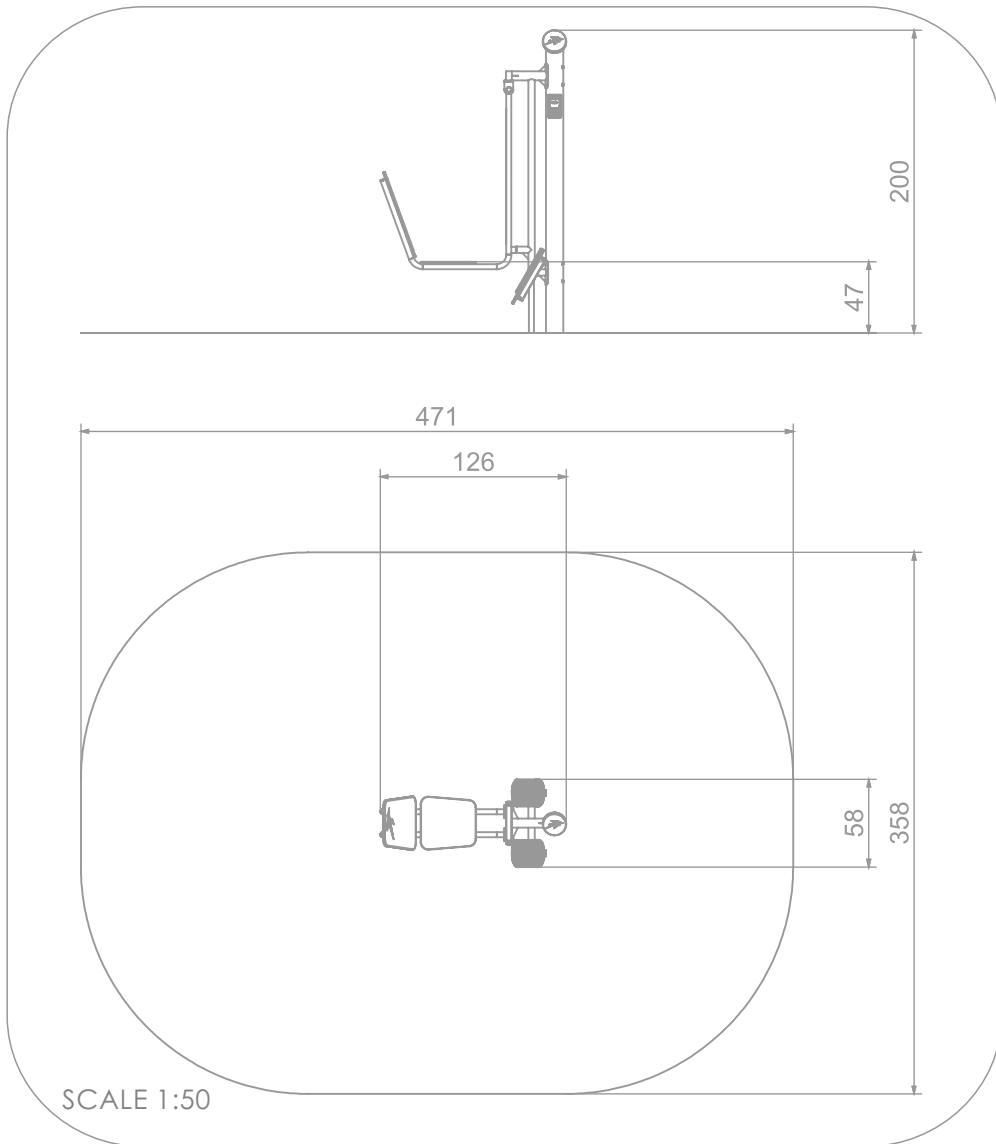

## INFORMATION ABOUT THE PRODUCT

Dimensions	126 x 58 cm
Safety zone	471 x 358 cm
Safety zone area	15 m <sup>2</sup>
Overall height	200 cm
Free fall height	47 cm
Product complies with PN-EN 16630: 2015	YES
Availability of spare parts	YES