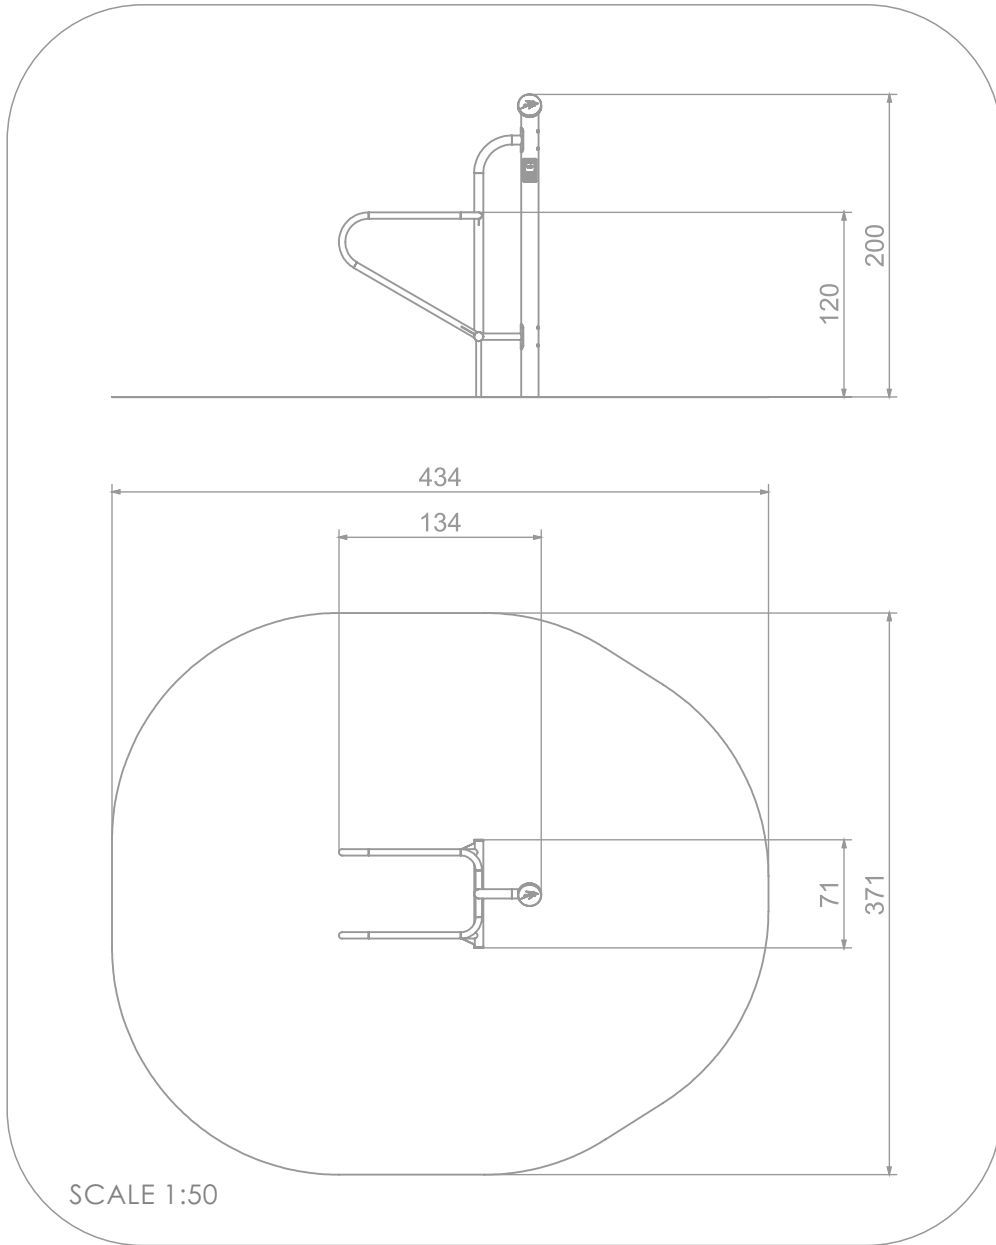

## INFORMATION ABOUT THE PRODUCT

Dimensions	134 x 71 cm
Safety zone	434 x 371 cm
Safety zone area	14 m <sup>2</sup>
Overall height	200 cm
Free fall height	120 cm
Product complies with PN-EN 16630:2015	YES
Availability of spare parts	YES

**MATERIALS:**

SOLID CONSTRUCTION  
MADE OF BLACK STEEL  
S235JR, CLEANED IN THE  
SANDBLASTING PROCESS

PLATES MADE OF  
COLOURFUL TRIPLE LAYERED  
POLYETHYLENE HDPE 15 MM

PLATE MADE OF ANODIZED  
ALUMINIUM PLACED OF  
A HANDLE MADE OF  
POLYAMIDE